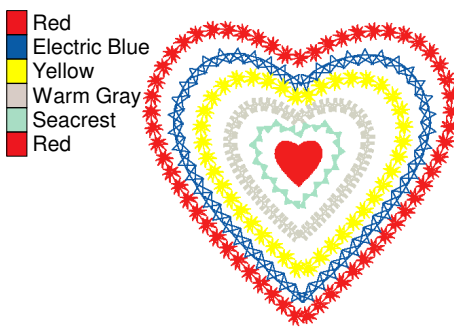

heart.pes

C:\Users\Admin\Documents\0 My Embroidery...
3 (7/8)" x 3 (11/16)"
4073 stitches : 6 colors