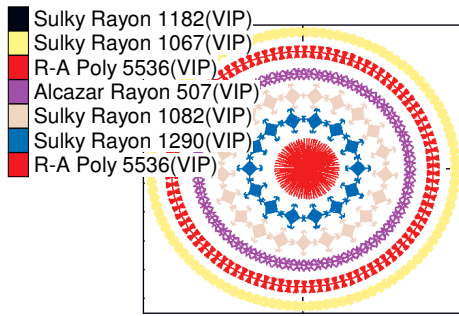

circle.pes

C:\Users\Admin\Documents\0 My Embroidery...
 3 (13/16)" x 3 (7/16)" + 1 Trim
 14027 stitches : 7 colors

diamond shape 4x4.pes

C:\Users\Admin\Documents\0 My Embroidery...
 3 (13/16)" x 2 (7/8)"
 7772 stitches : 7 colors

fan.pes

C:\Users\Admin\Documents\0 My Embroidery...
 3 (11/16)" x 3 (3/4)"
 13110 stitches : 7 colors

fan2.pes

C:\Users\Admin\Documents\0 My Embroidery...
 3 (3/4)" x 3 (13/16)"
 12522 stitches : 7 colors

- Electric Blue
- Lilac
- Fresh Green
- Cream Yellow
- Red
- Lilac

star 2.pes

C:\Users\Admin\Documents\0 My Embroidery...
 3 (3/4)" x 3 (13/16)"
 5401 stitches : 5 colors

- Pumpkin
- Red
- Deep Rose
- Pumpkin
- Red